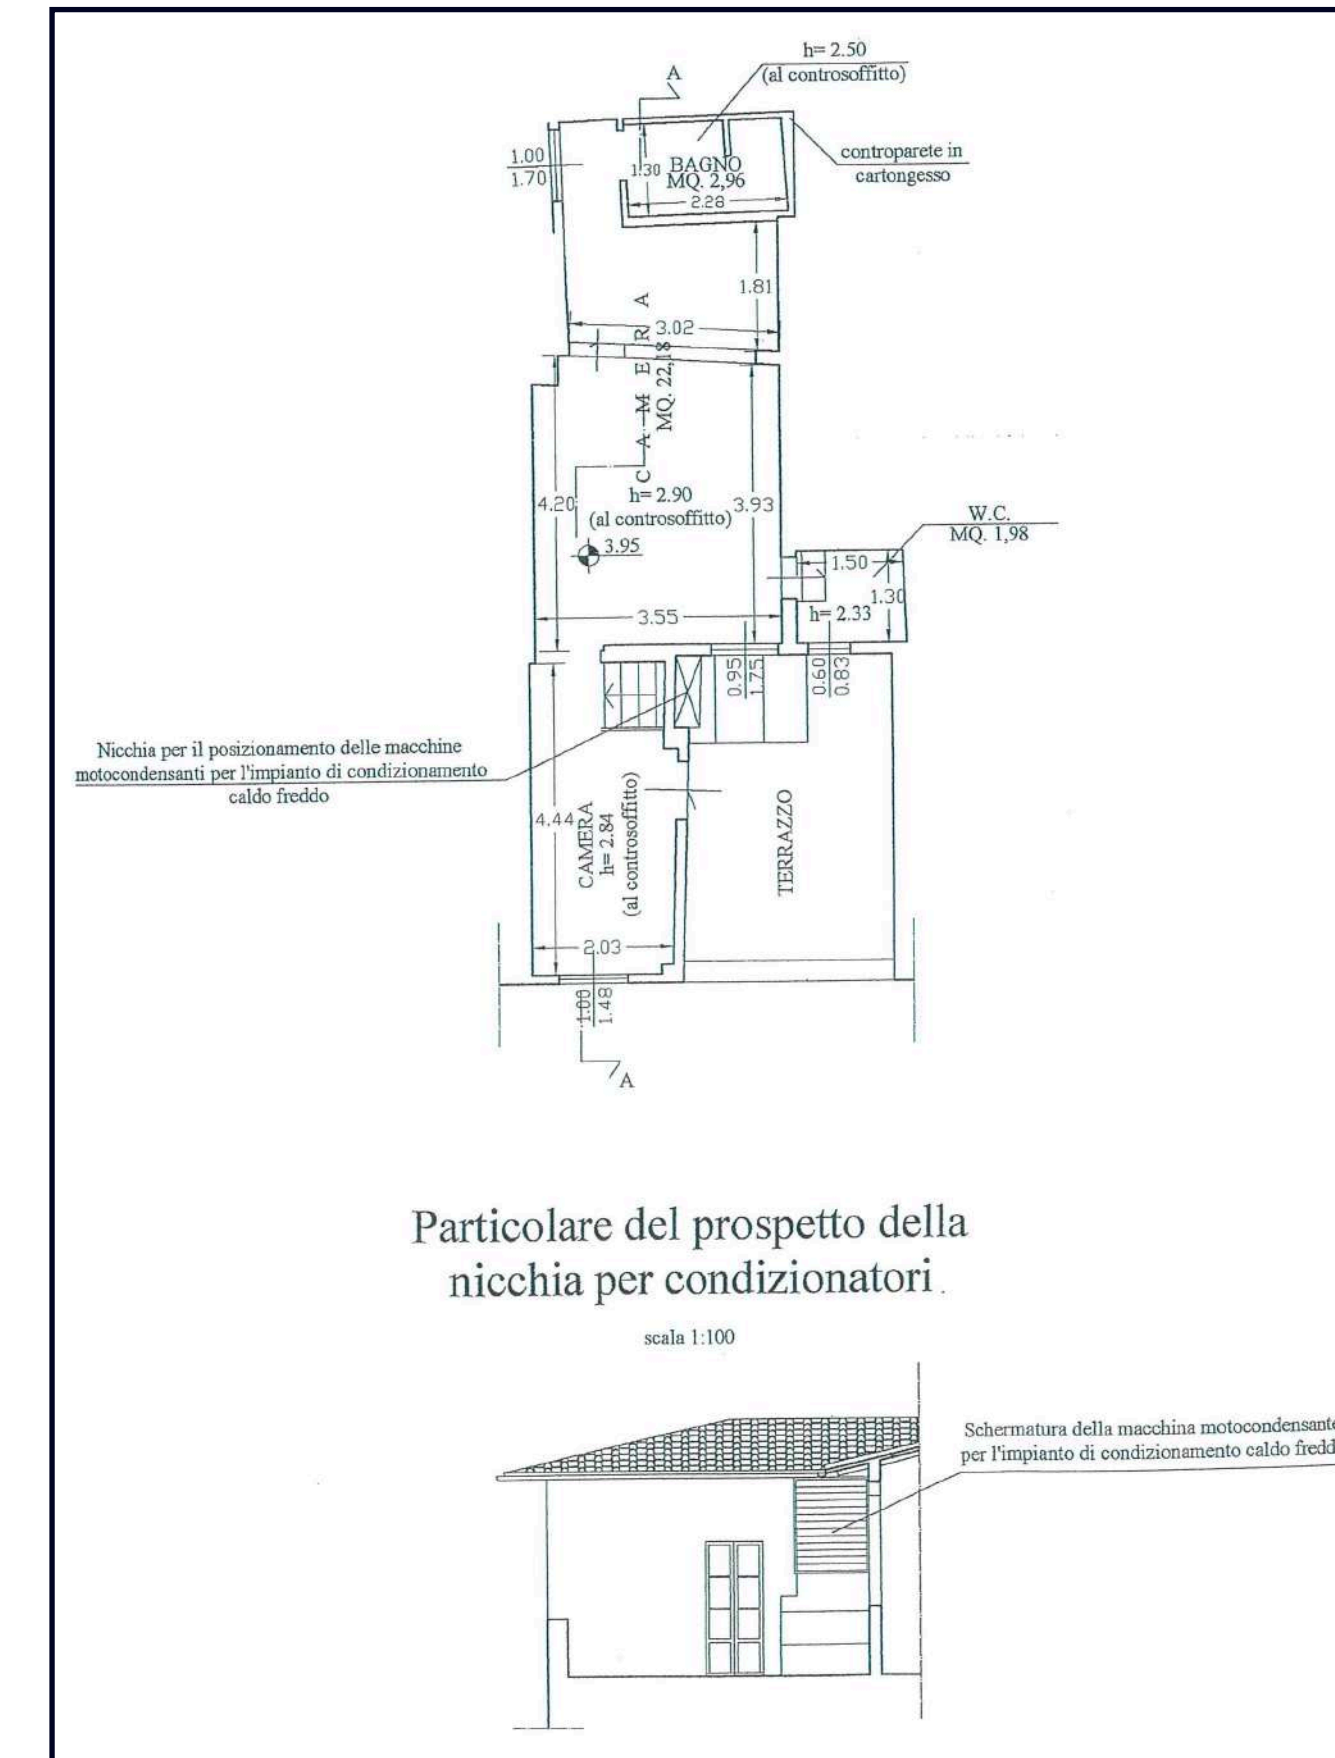

Completely refurbished. Excellent investment.

Plan ground floor

Plan first floor

Plan mezzanine

Position

The view

LOCATION: Viuzzo delle Corti
TYOLOGY: Apartment
SURFACE: 75 sq. meter
Living Room
Bedroom
Bathroom
Dinnin Room
Kitchen
Terrace