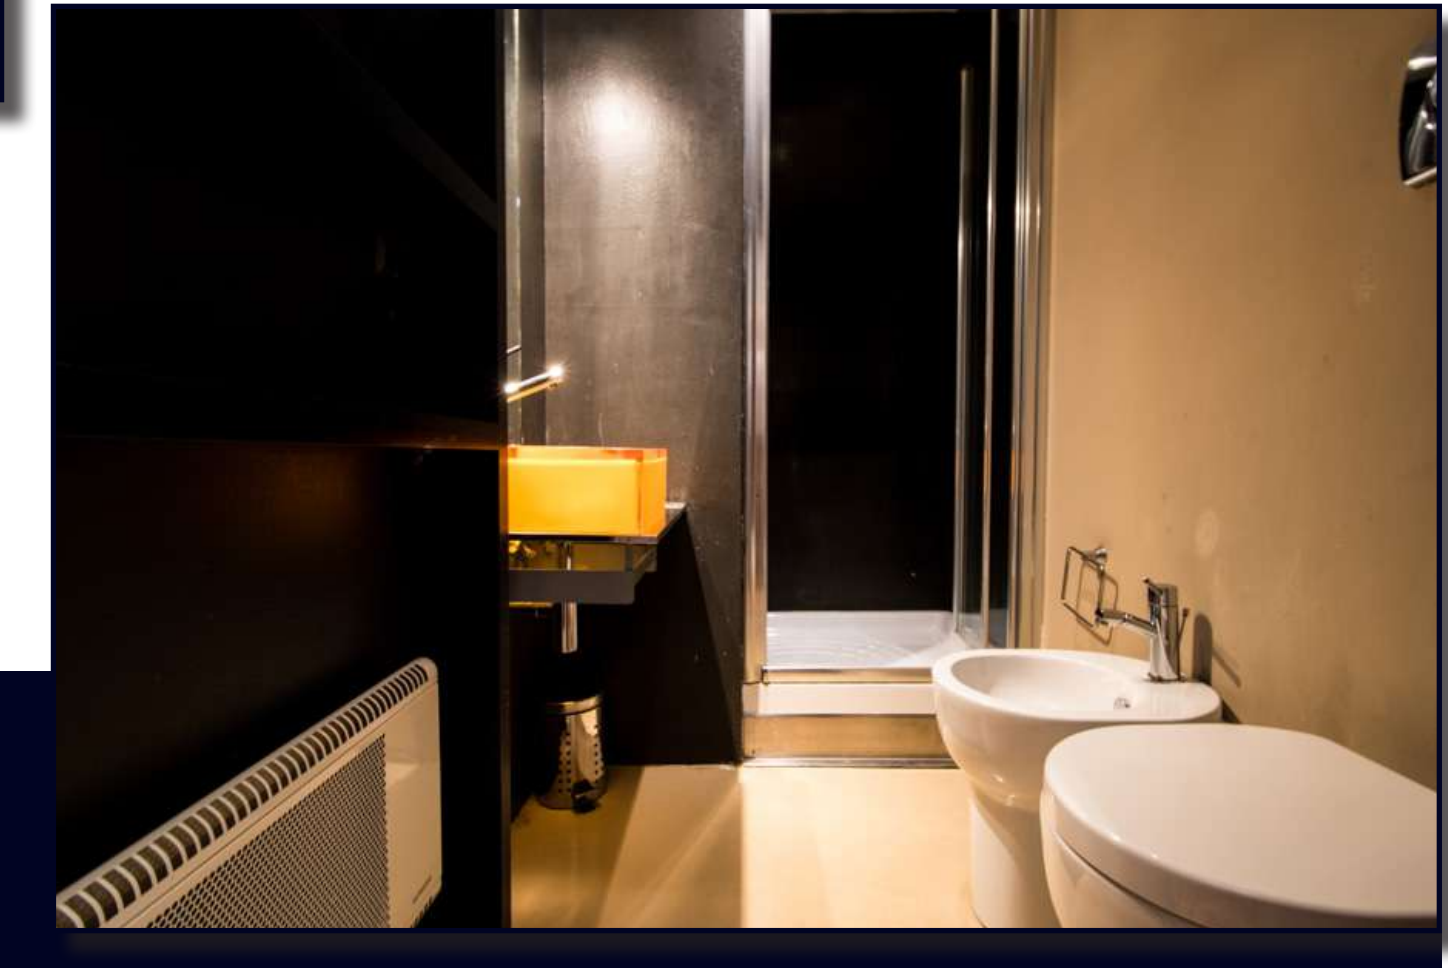

410.000,00 €
Price

Close to Piazzale Michelangelo, Florence's hills characteristic house about 75 sq. mt. on two levels, divided into ground floor with hall/living room, dining room, utility room, bathroom. Mezzanine floor with kitchen. First floor with living room, bedroom, bathroom, wardrobe. Terrace about 13 sq. mt.

Completely refurbished. Excellent investment.

Plan ground floor

Plan first floor

Plan mezzanine

Position

The view

LOCATION: Viuzzo delle Corti
TYOLOGY: Apartment
SURFACE: 75 sq. meter
Living Room
Bedroom
Bathroom
Dinnin Room
Kitchen
Terrace