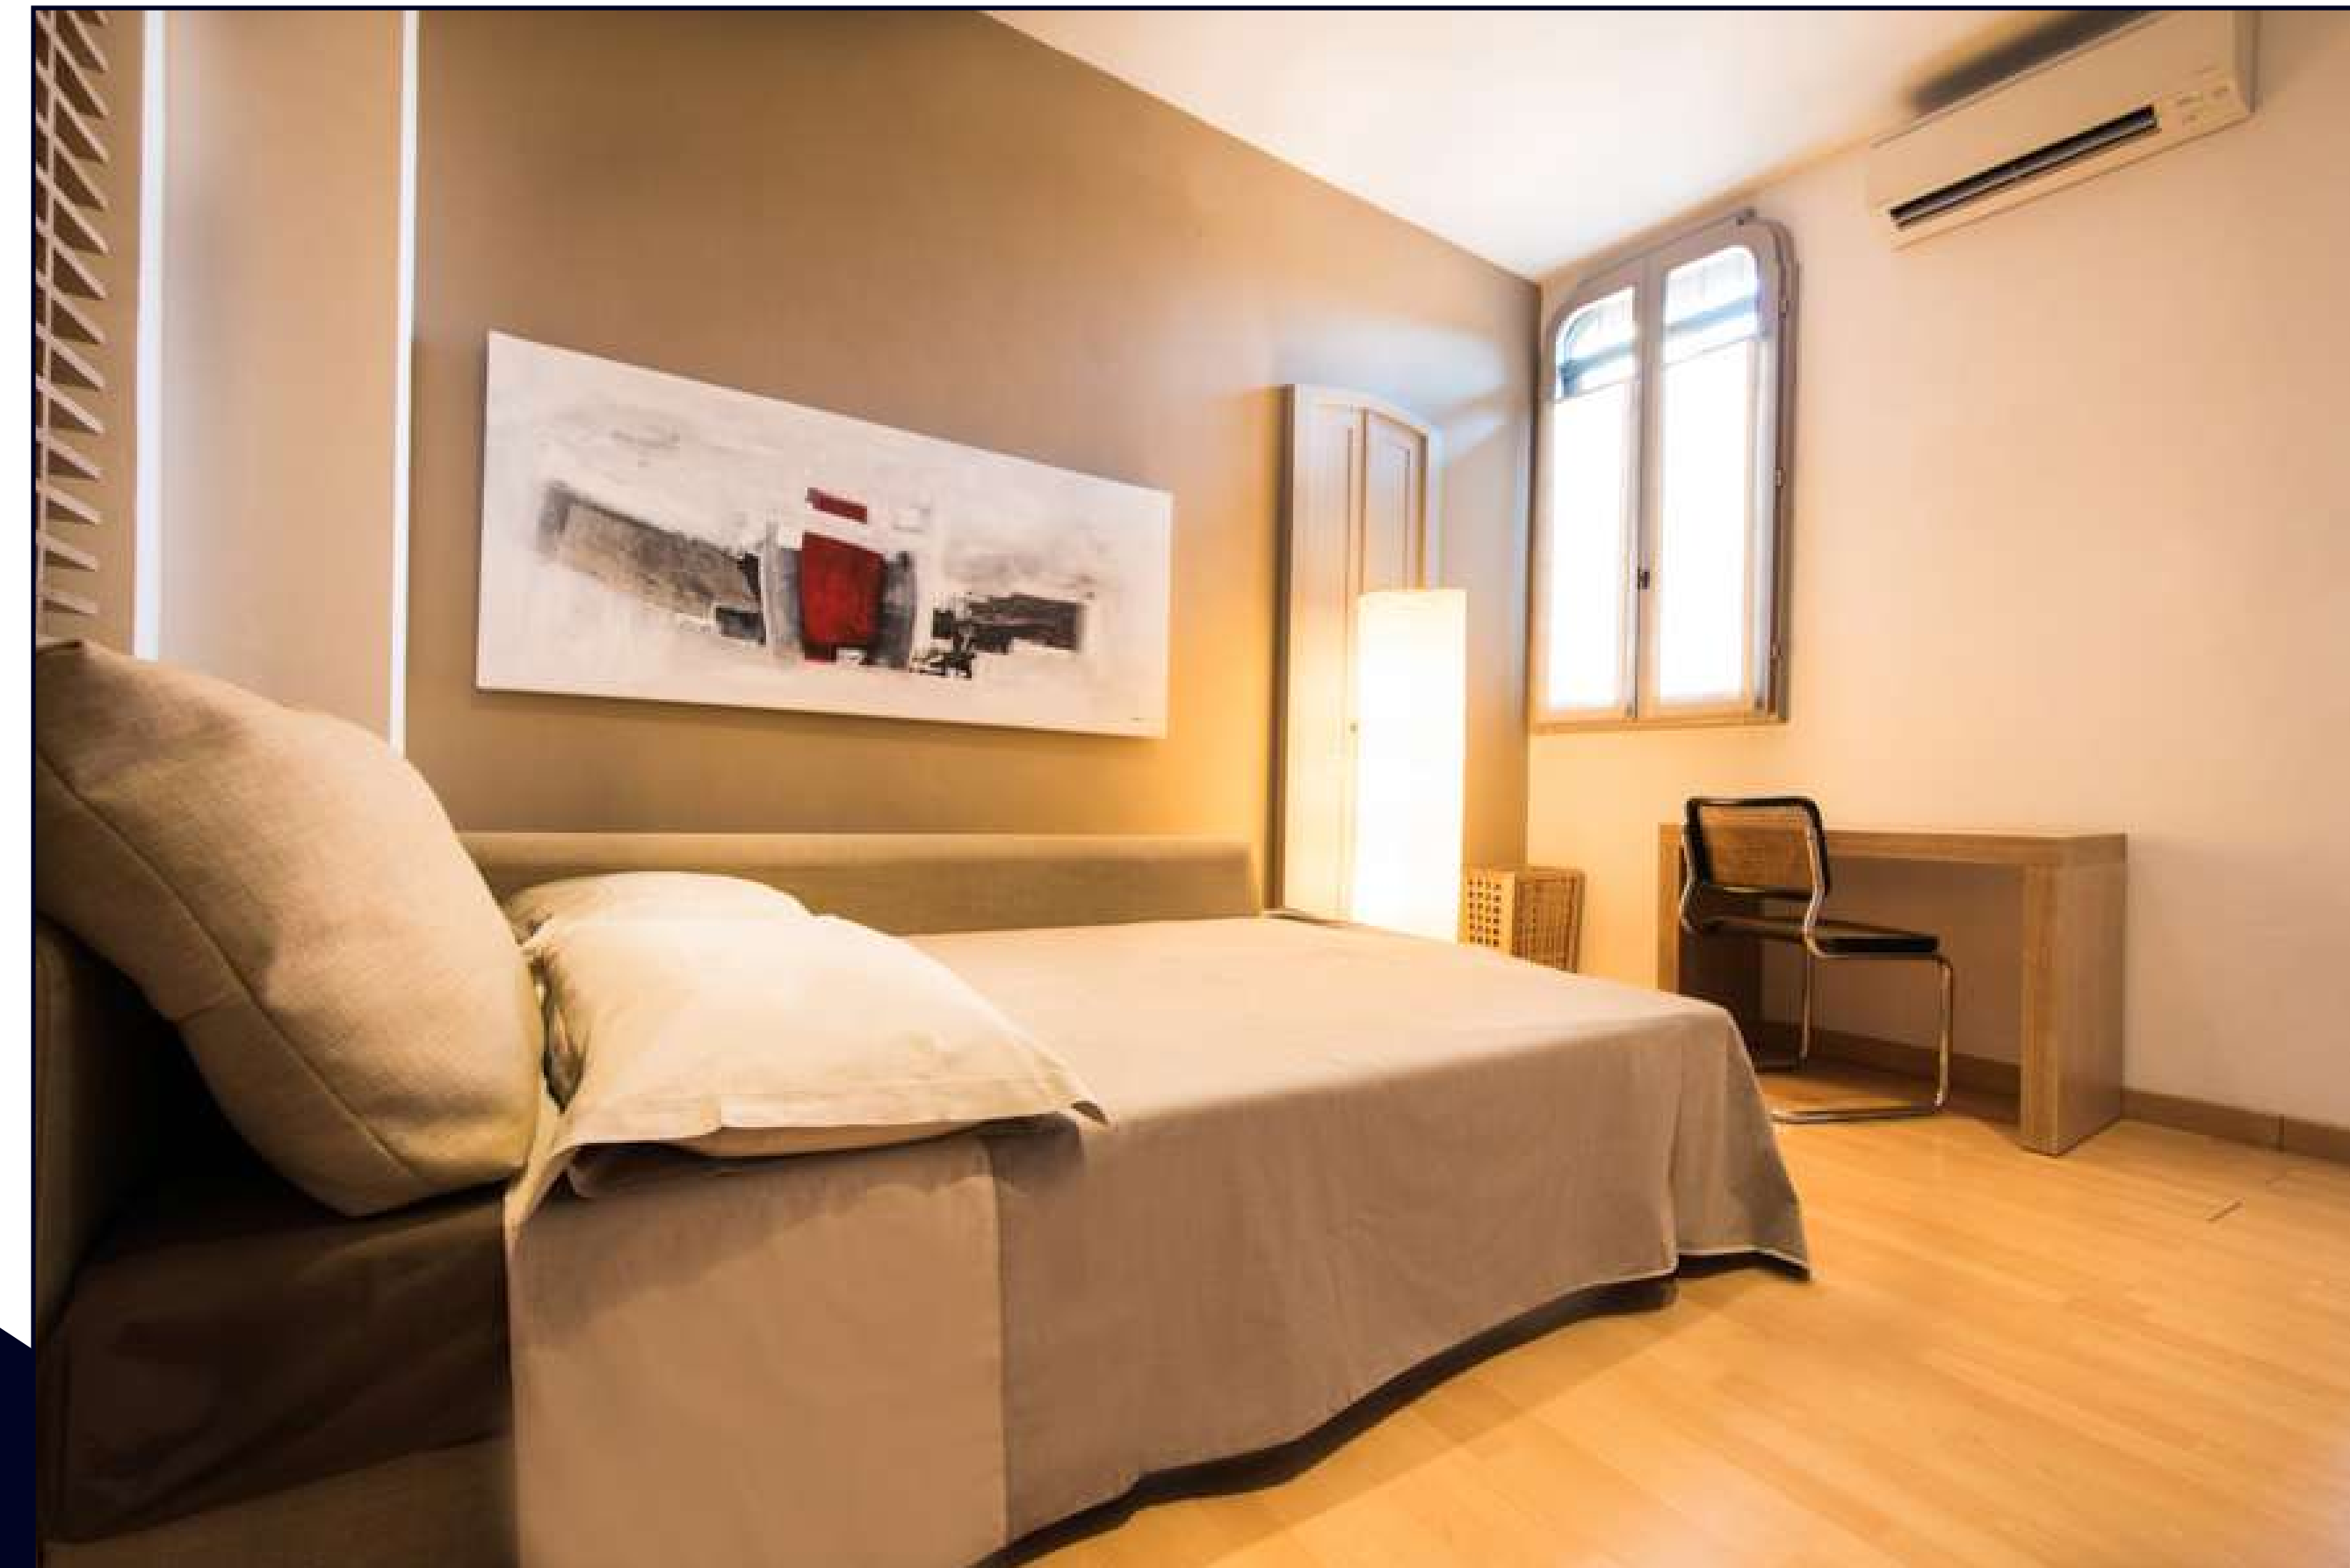

410.000,00 €
Price

Close to Piazzale Michelangelo, Florence's hills characteristic house about 75 sq. mt. on two levels, divided into ground floor with hall/living room, dining room, utility room, bathroom. Mezzanine floor with kitchen. First floor with living room, bedroom, bathroom, wardrobe. Terrace about 13 sq. mt.

Completely refurbished. Excellent investment.

Plan ground floor

Plan first floor

Plan mezzanine

Position

The view

LOCATION: Viuzzo delle Corti
TYOLOGY: Apartment
SURFACE: 75 sq. meter
Living Room
Bedroom
Bathroom
Dinnin Room
Kitchen
Terrace