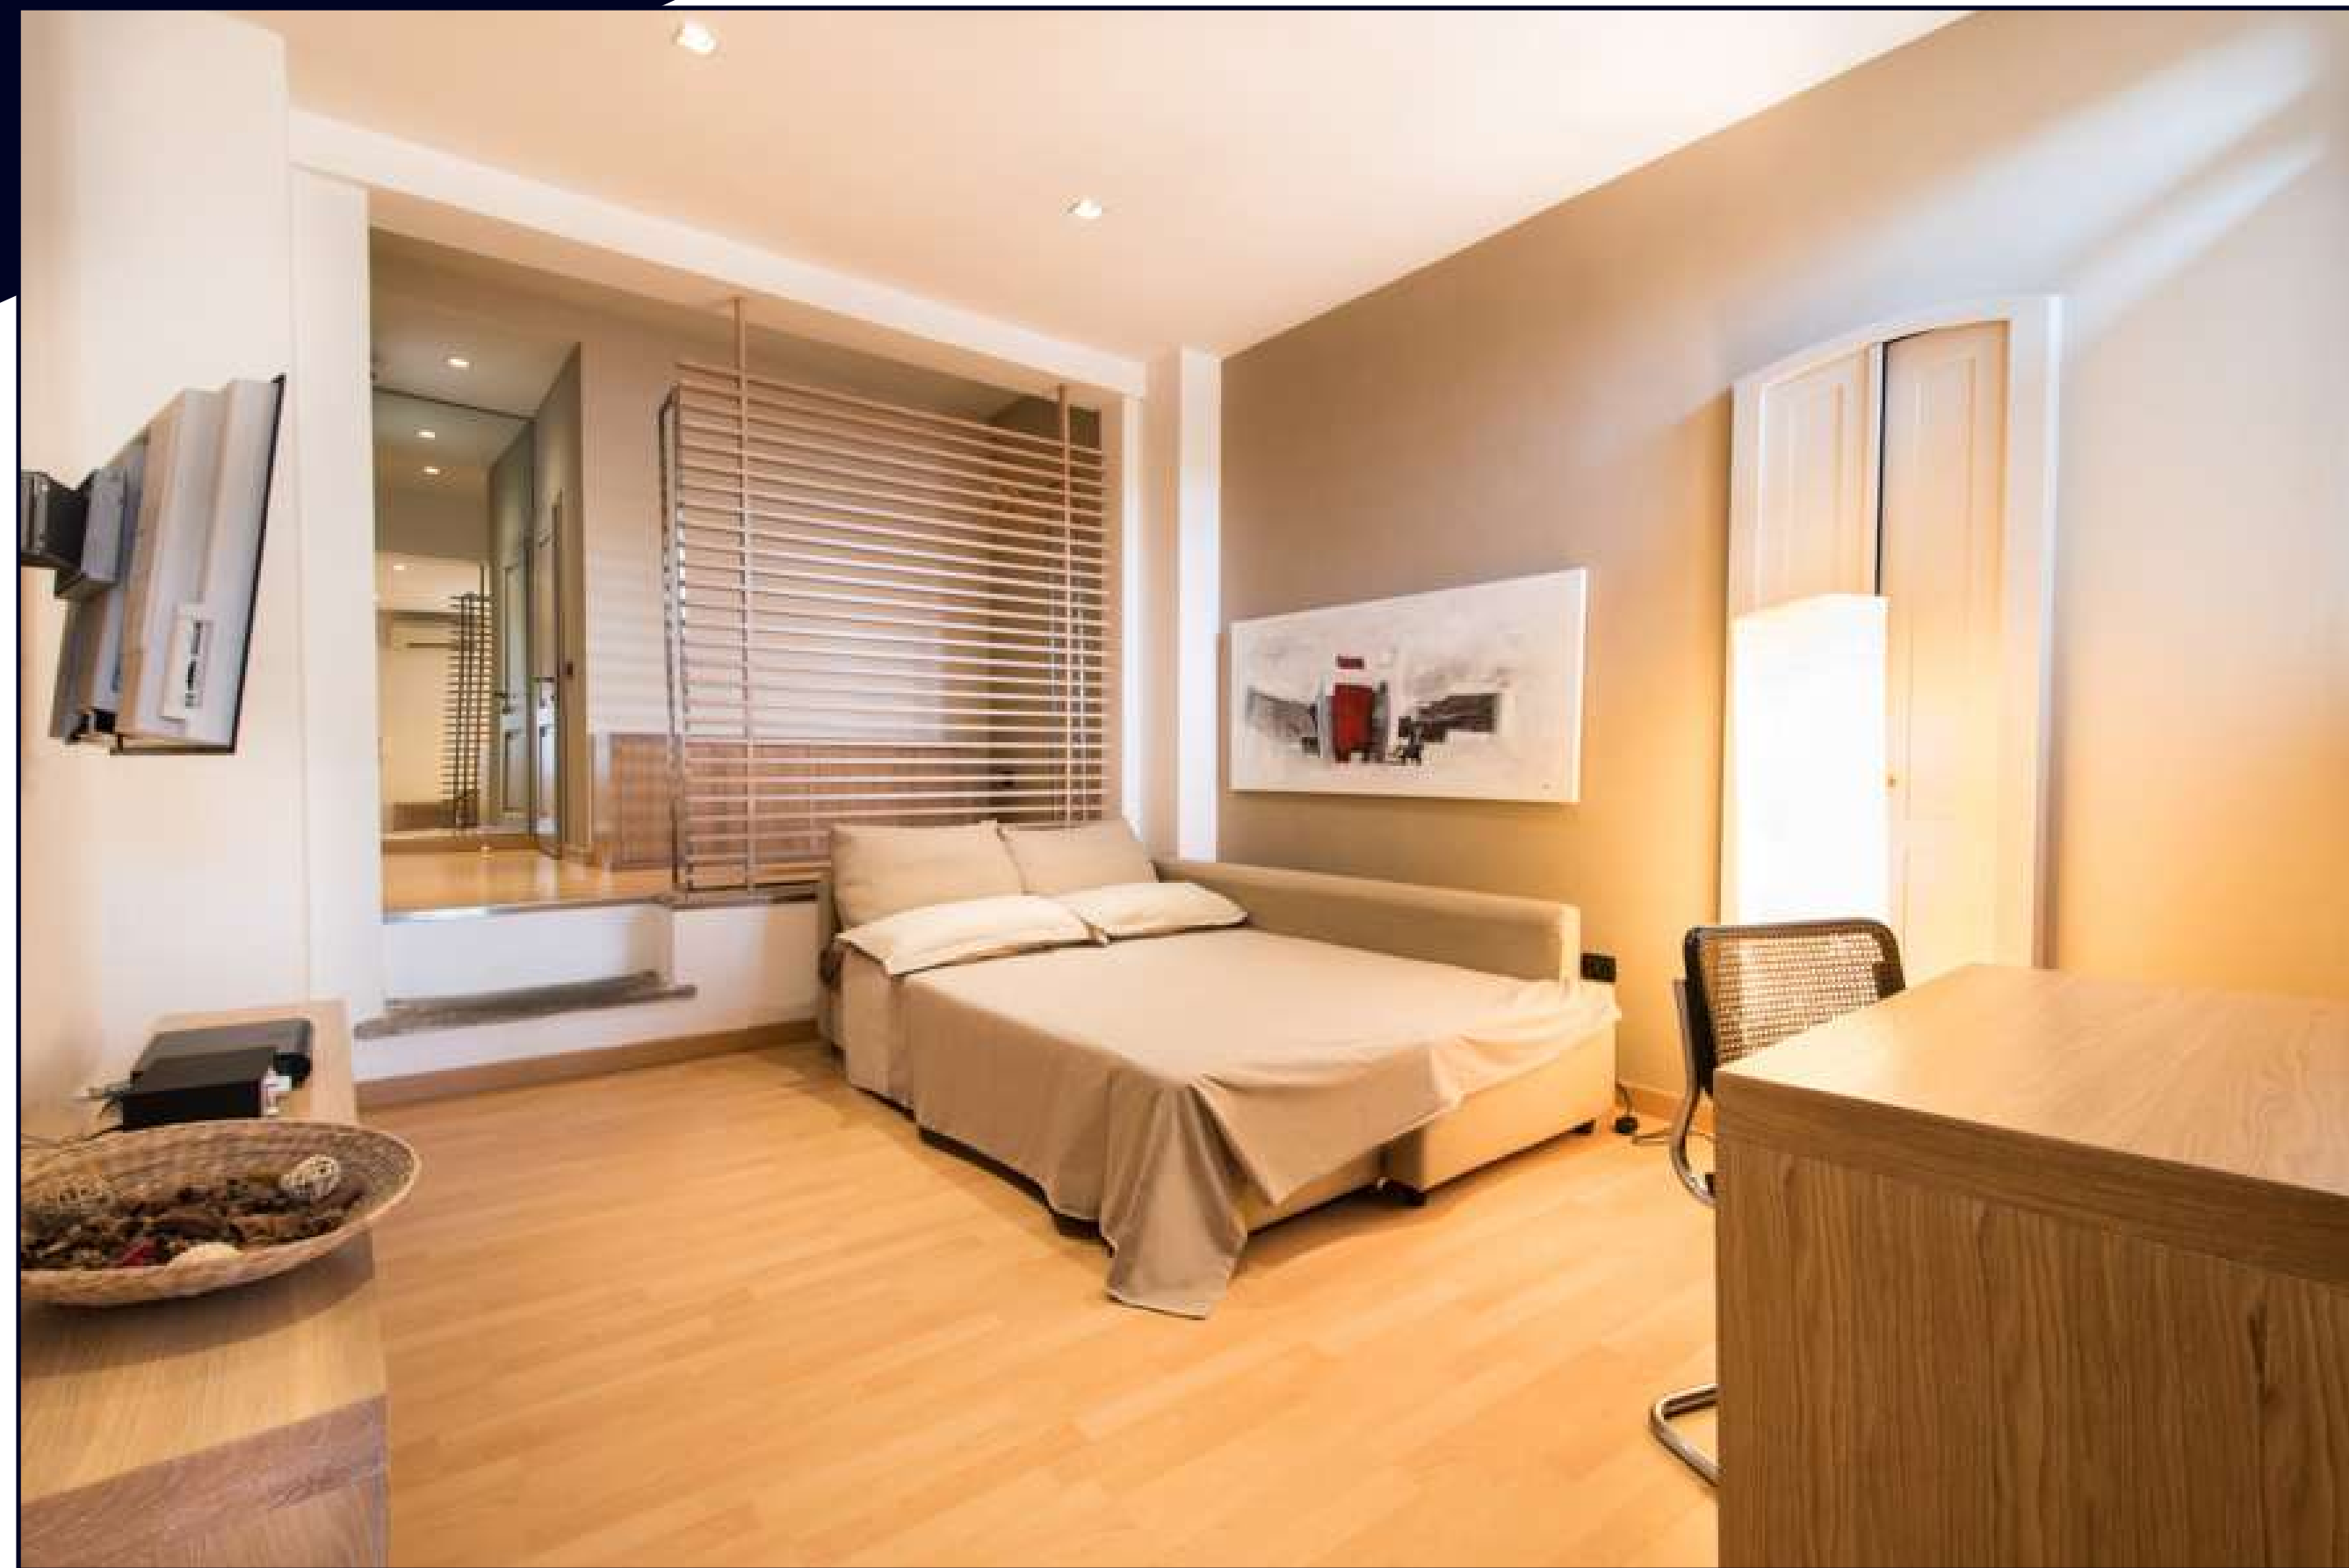

410.000,00 €
Price

Close to Piazzale Michelangelo, Florence's hills characteristic house about 75 sq. mt. on two levels, divided into ground floor with hall/living room, dining room, utility room, bathroom. Mezzanine floor with kitchen. First floor with living room, bedroom, bathroom, wardrobe. Terrace about 13 sq. mt.

Completely refurbished. Excellent investment.

Plan ground floor

Plan first floor

Plan mezzanine

Position

The view

LOCATION: Viuzzo delle Corti
TYOLOGY: Apartment
SURFACE: 75 sq. meter
Living Room
Bedroom
Bathroom
Dinnin Room
Kitchen
Terrace