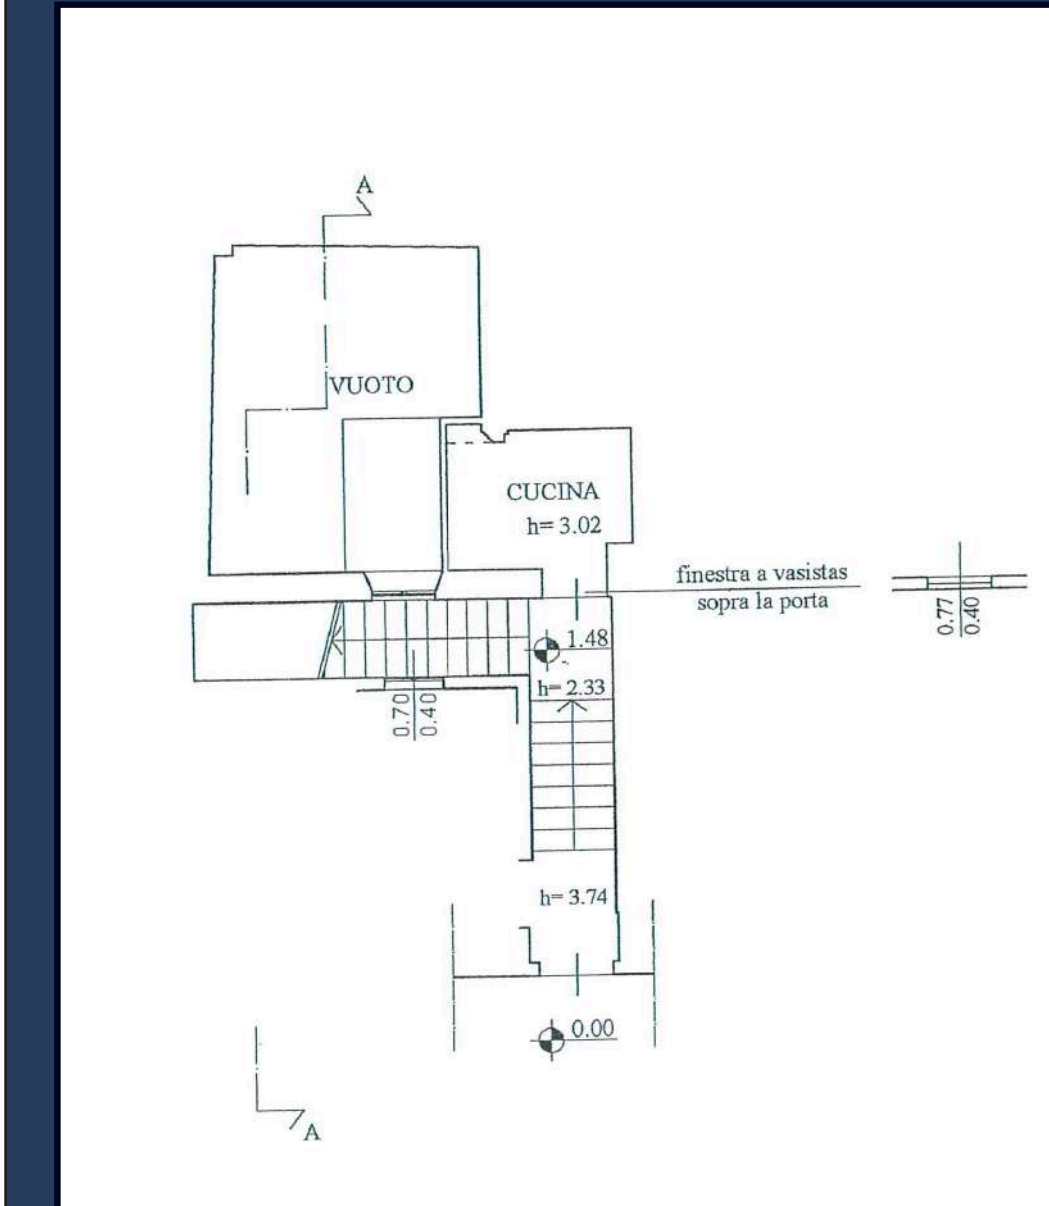

Completely refurbished. Excellent investment.

Plan ground floor

Plan first floor

Plan mezzanine

Position

The view

LOCATION: Viuzzo delle Corti
TYOLOGY: Apartment
SURFACE: 75 sq. meter
Living Room
Bedroom
Bathroom
Dinnin Room
Kitchen
Terrace