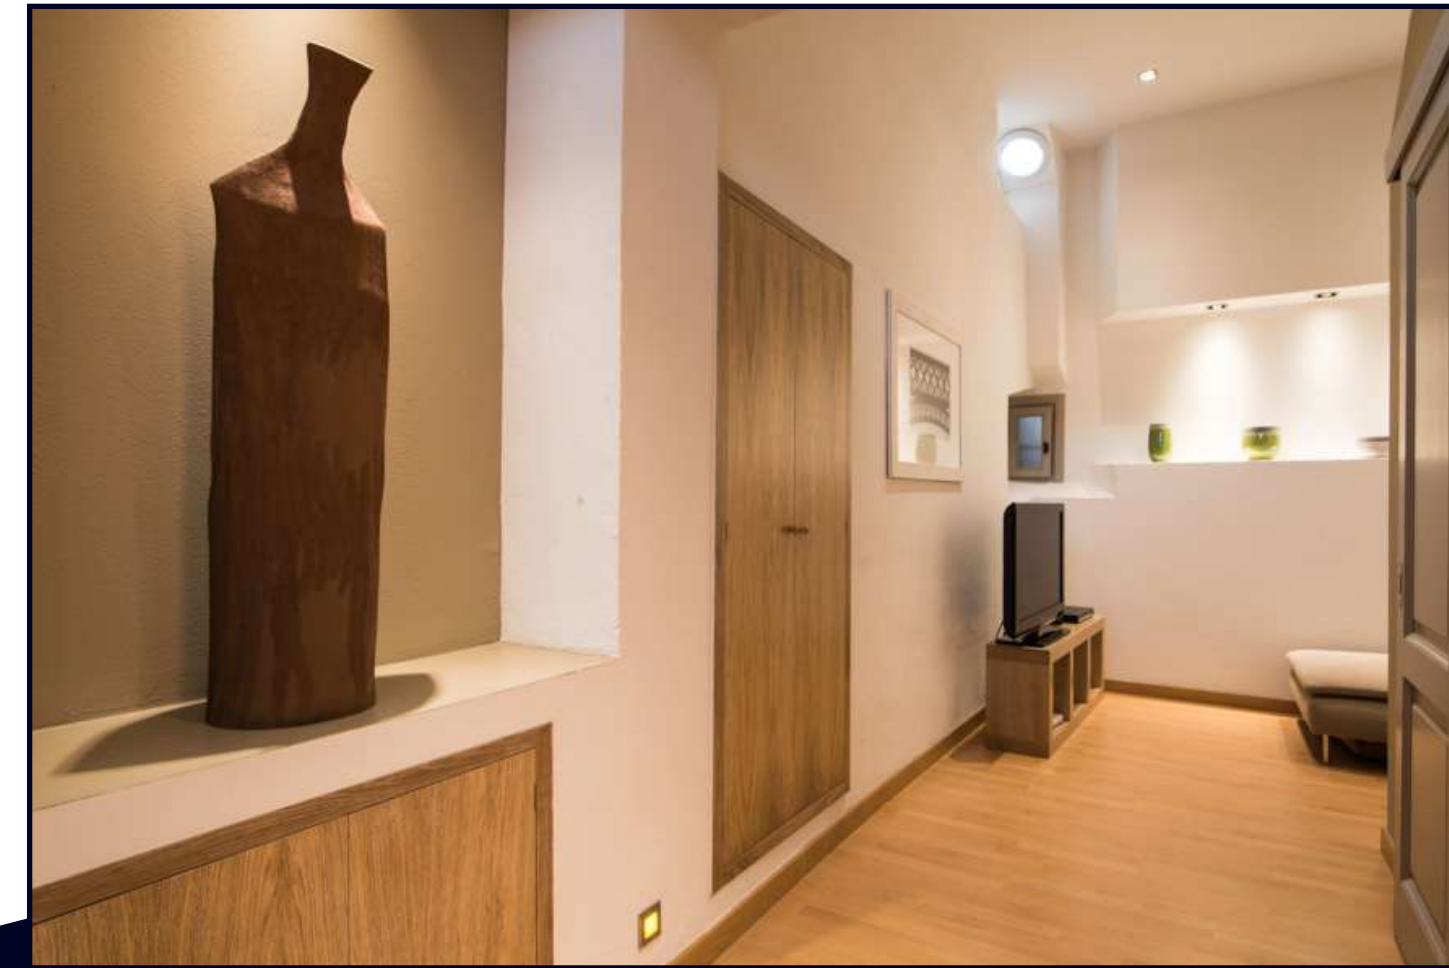

410.000,00 €
Price

Close to Piazzale Michelangelo, Florence's hills characteristic house about 75 sq. mt. on two levels, divided into ground floor with hall/living room, dining room, utility room, bathroom. Mezzanine floor with kitchen. First floor with living room, bedroom, bathroom, wardrobe. Terrace about 13 sq. mt.

Completely refurbished. Excellent investment.

Plan ground floor

Plan first floor

Plan mezzanine

Position

The view

LOCATION: Viuzzo delle Corti
TYOLOGY: Apartment
SURFACE: 75 sq. meter
Living Room
Bedroom
Bathroom
Dinnin Room
Kitchen
Terrace