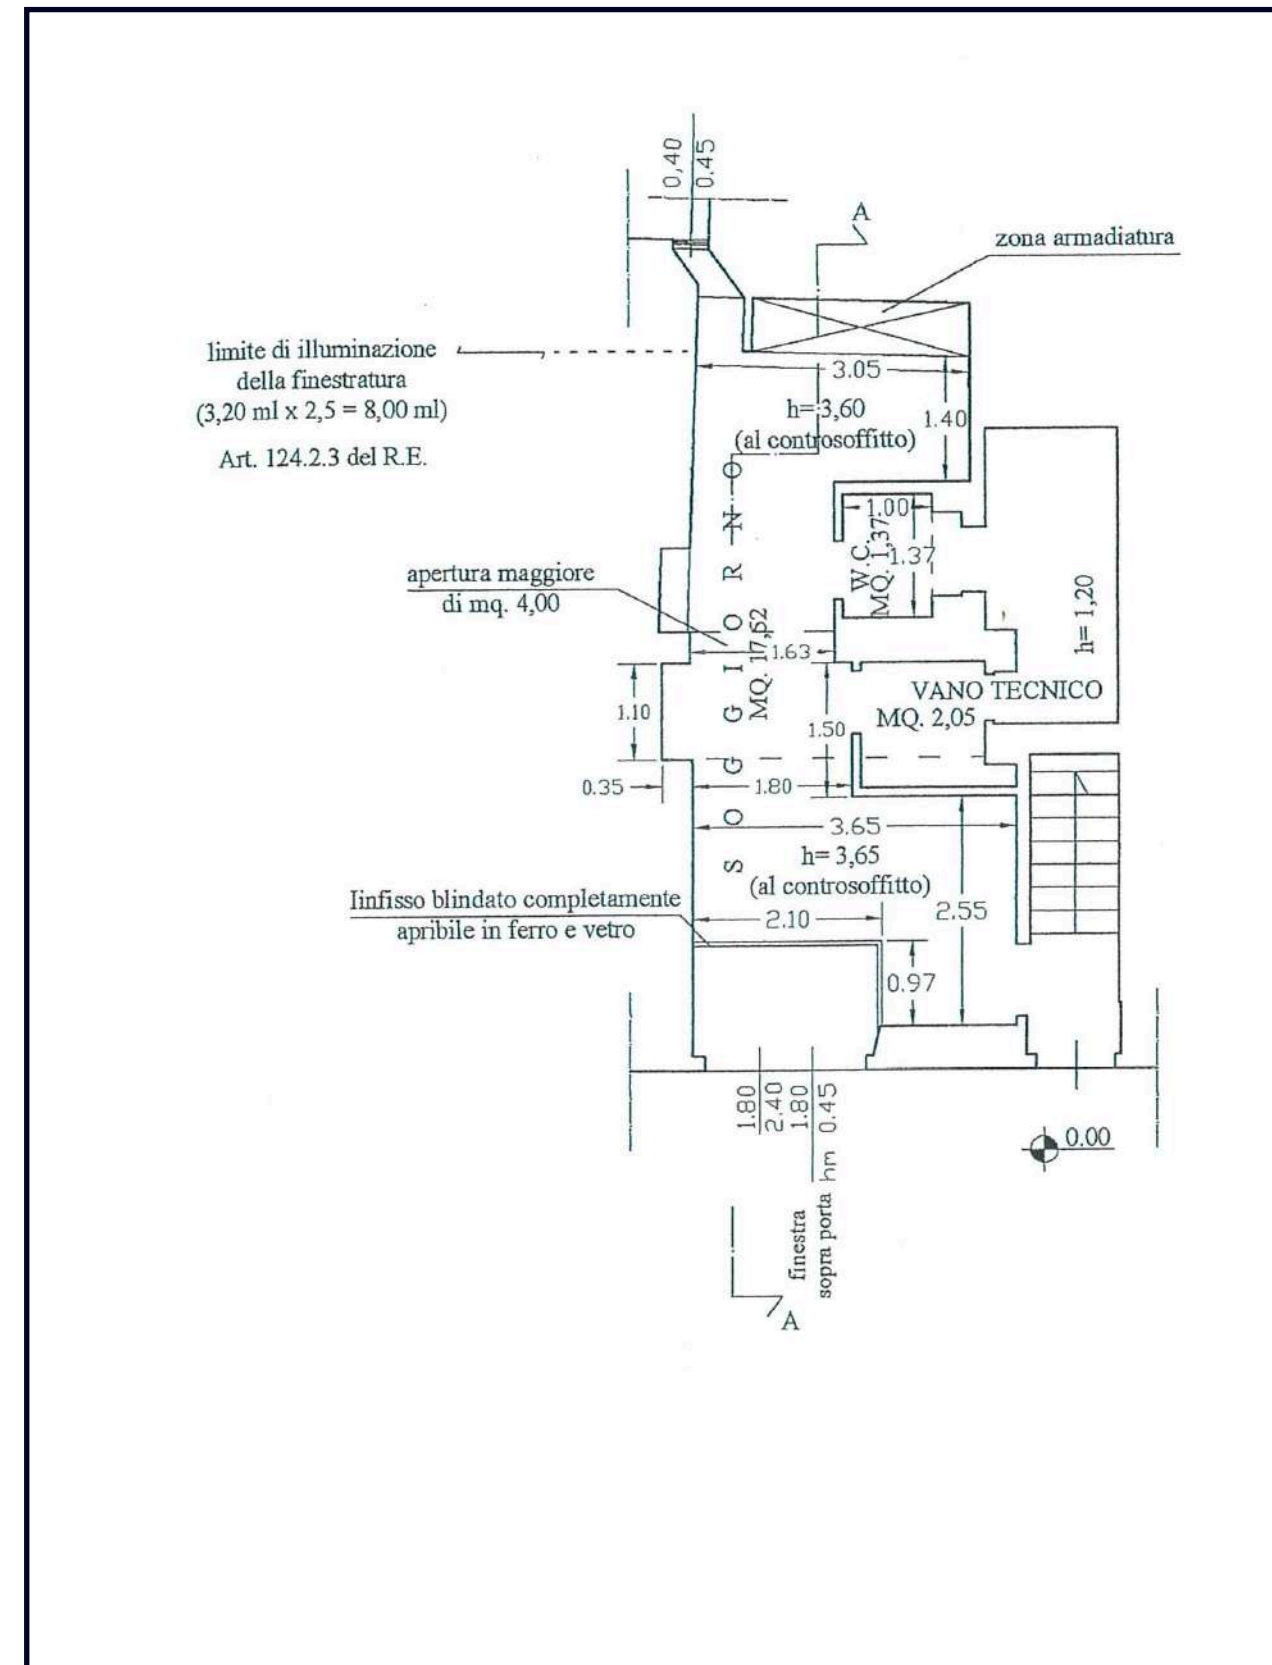

Completely refurbished. Excellent investment.

Plan ground floor

Plan first floor

Plan mezzanine

Position

The view

LOCATION: Viuzzo delle Corti
TYOLOGY: Apartment
SURFACE: 75 sq. meter
Living Room
Bedroom
Bathroom
Dinnin Room
Kitchen
Terrace