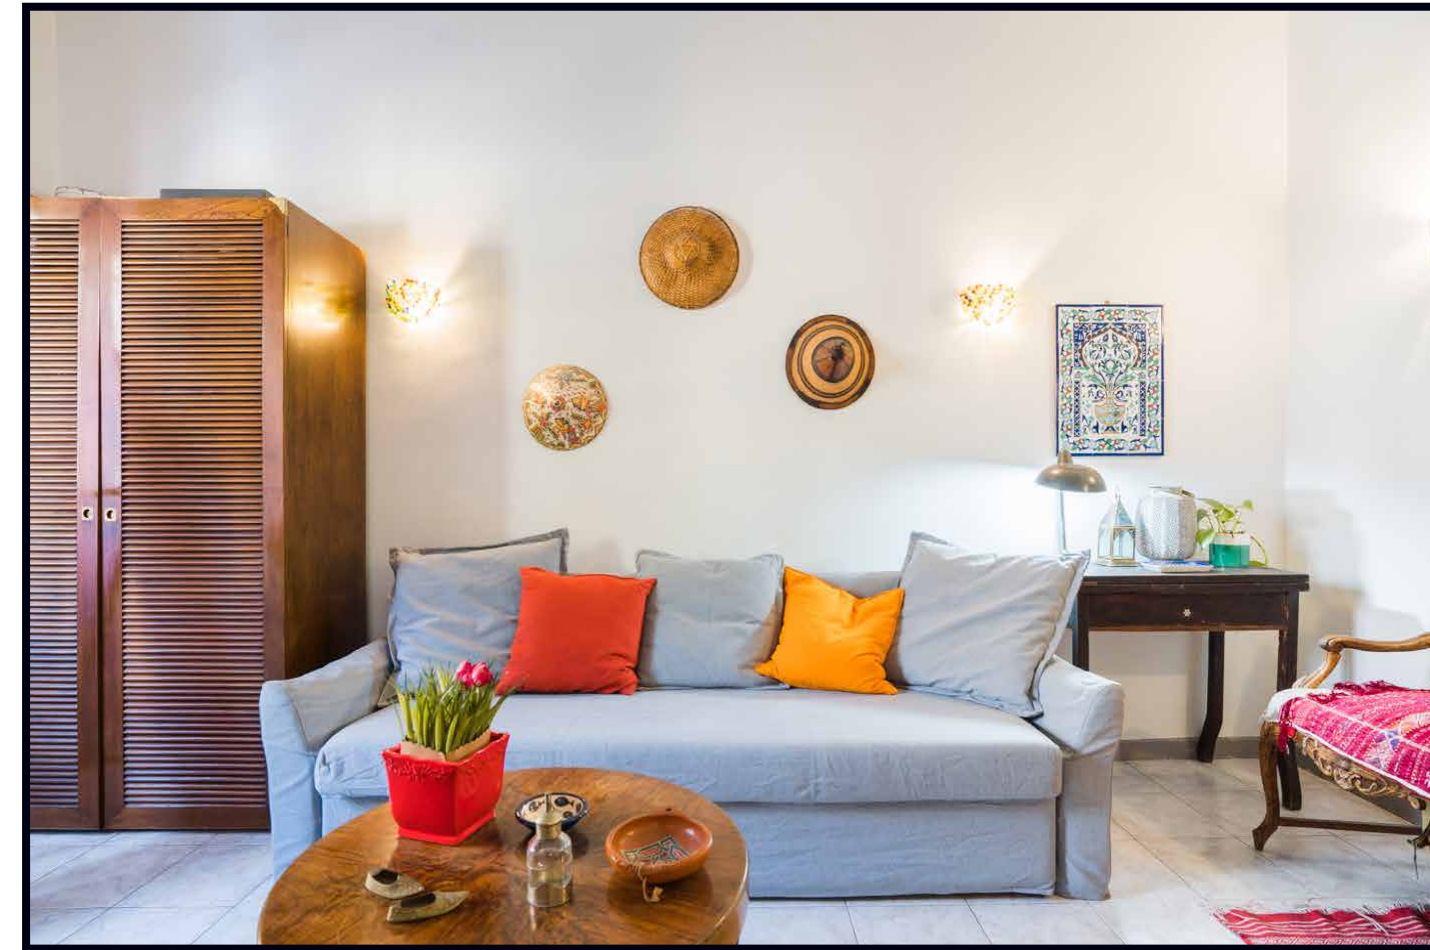

# STARHOMES

Luxury Homes in Florence

A photograph of an apartment entrance in Florence. The view is from a hallway looking into a room. On the left, a white wall features a wooden door and a light switch. A potted plant hangs from the ceiling. In the center, a doorway leads to a room with a bed and bookshelves. On the right, a large, ornate wooden door is partially open. The floor is tiled with a geometric pattern and a brown rug is placed at the entrance.

L'appartamento è composto da ampio soggiorno, cucina abitabile, doppi servizi, camera matrimoniale.