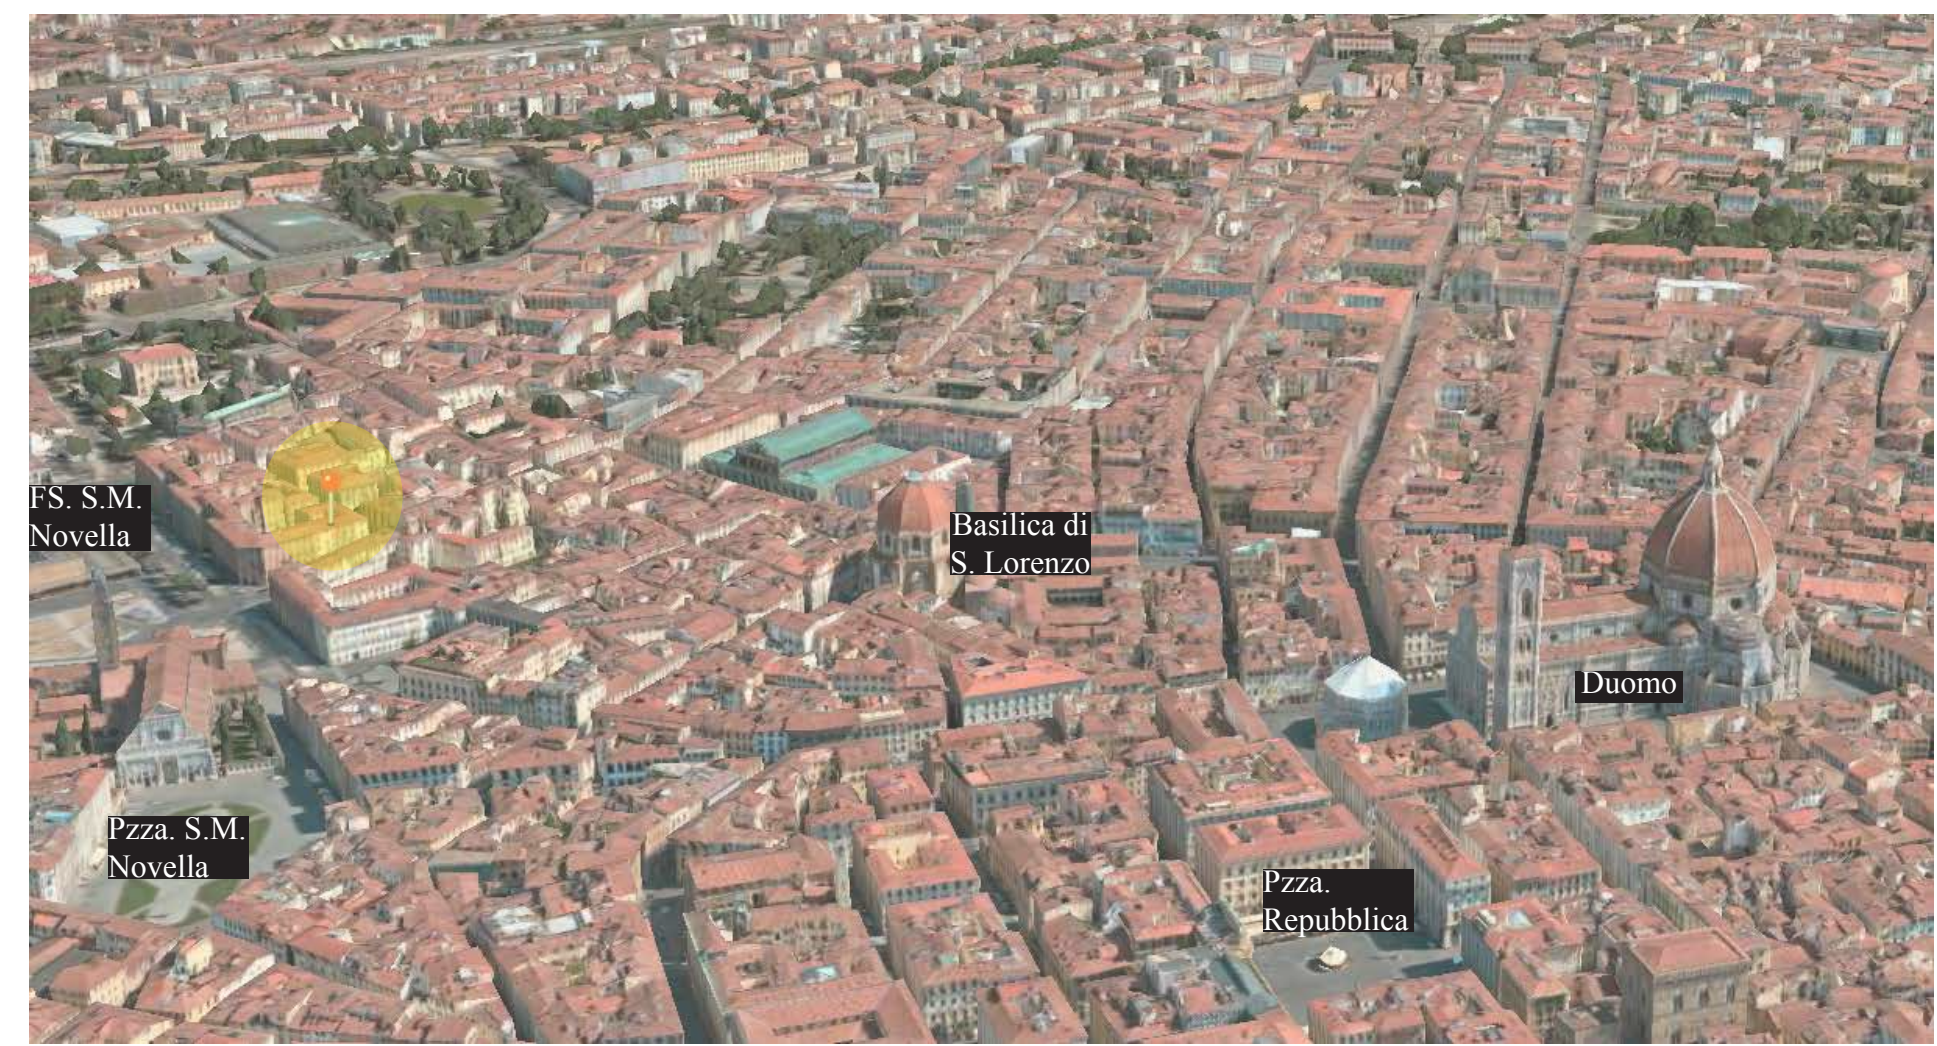

Posizione

SANTA MARIA NOVELLA
FIRENZE, ITALIA