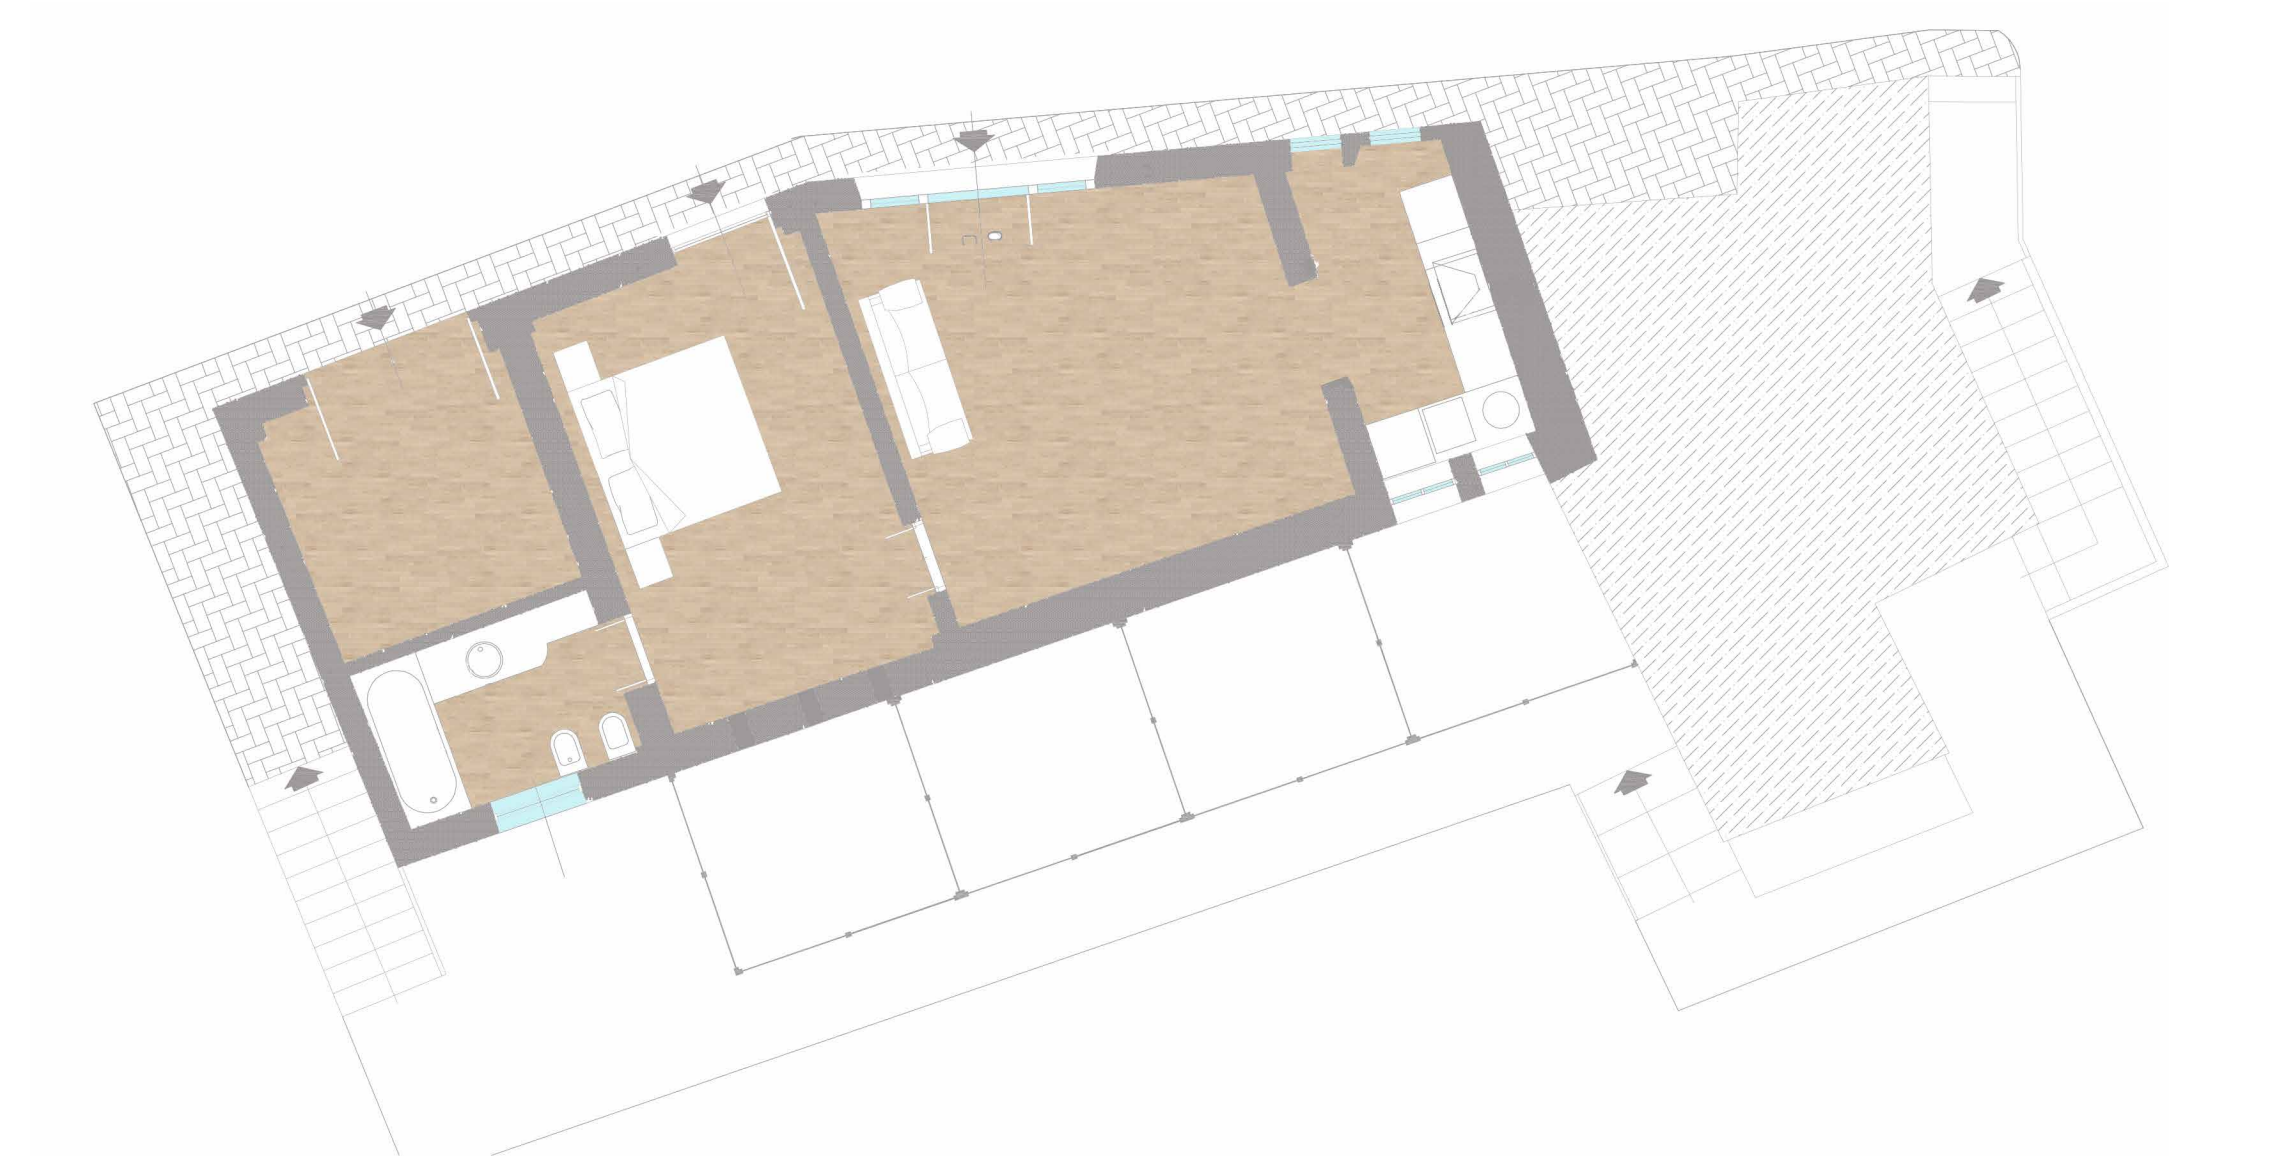

# Planimetria Alexandra

PIANO TERRENO

**ZONE:** Pontassieve, Florence  
**TPOLOGY:** Hotel  
**INTERIOR SURFACE:** 1.300 sq. m.

- 13 bedrooms
- 14 bathrooms
- Salons
- Lounges
- Wine cellar
- Professional kitchen
- Room for events
- Pool
- Garden
- Land
- Private parking

Planimetria  
Marcello

PIANO SEMINTERRATO

Planimetria  
Marcello

PIANO TERRENO

PIANO PRIMO

PIANO SOPPALCO

Planimetria  
Massimiliano

PIANO TERRENO

PIANO PRIMO

Planimetria  
Monica

PIANO TERRENO

PIANO SEMINTERRATO

# Planimetria Francesca

PIANO SEMINTERRATO

PIANO TERRA