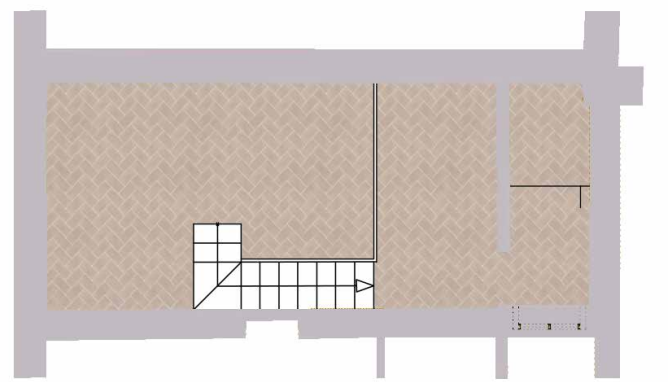

# Planimetria Alexandra

PIANO TERRENO

**ZONE:** Pontassieve, Florence  
**TPOLOGY:** Hotel  
**INTERIOR SURFACE:** 1.300 sq. m.

- 13 bedrooms
- 14 bathrooms
- Salons
- Lounges
- Wine cellar
- Professional kitchen
- Room for events
- Pool
- Garden
- Land
- Private parking

Planimetria  
Marcello

PIANO SEMINTERRATO

Planimetria  
Marcello

PIANO TERRENO

PIANO PRIMO

PIANO SOPPALCO

Planimetria  
Massimiliano

PIANO TERRENO

PIANO PRIMO

Planimetria  
Monica

PIANO TERRENO

PIANO SEMINTERRATO

# Planimetria Francesca

PIANO SEMINTERRATO

PIANO TERRA