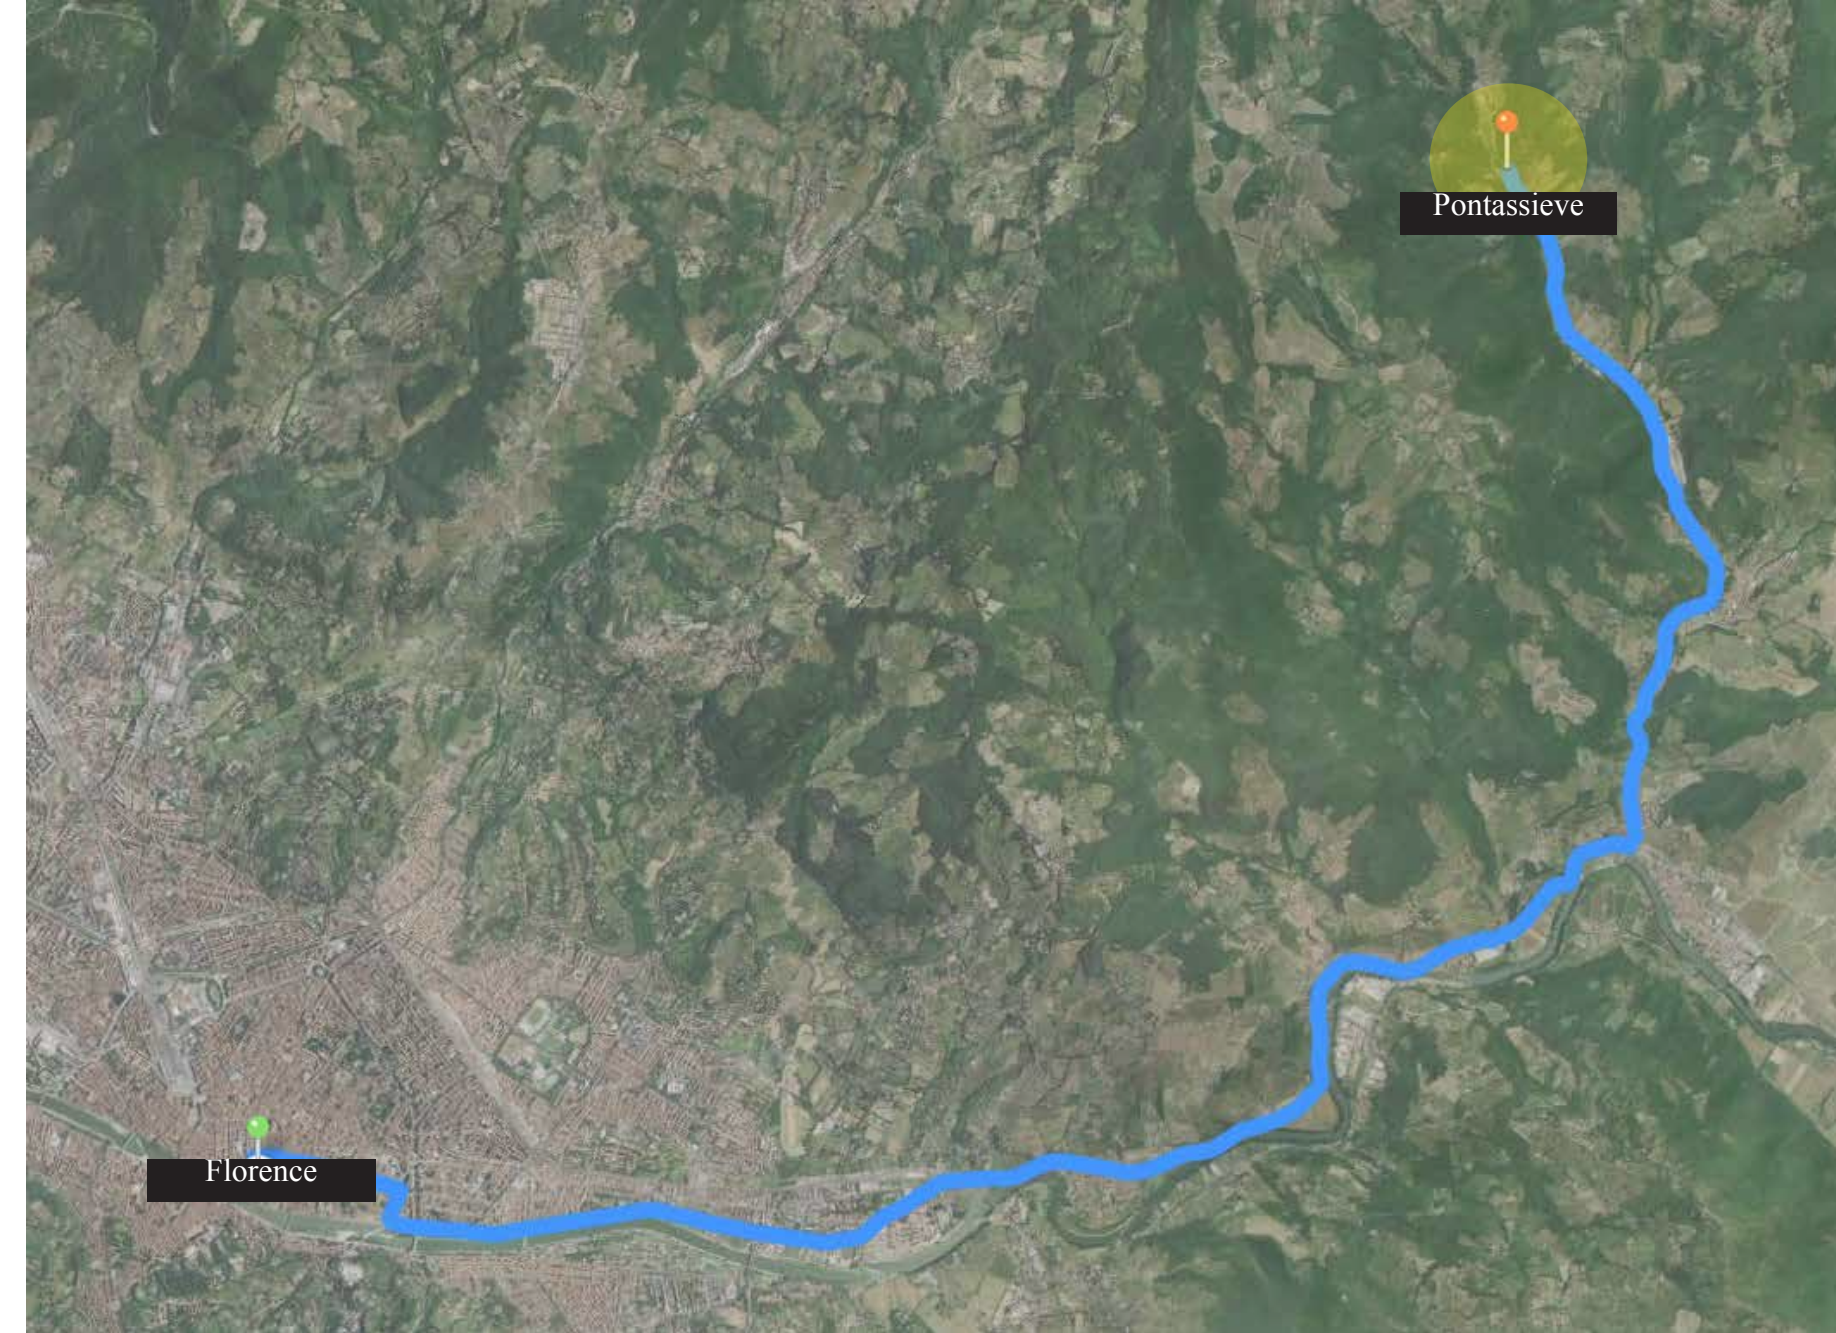

Position

PONTASSIEVE
FLORENCE, ITALY