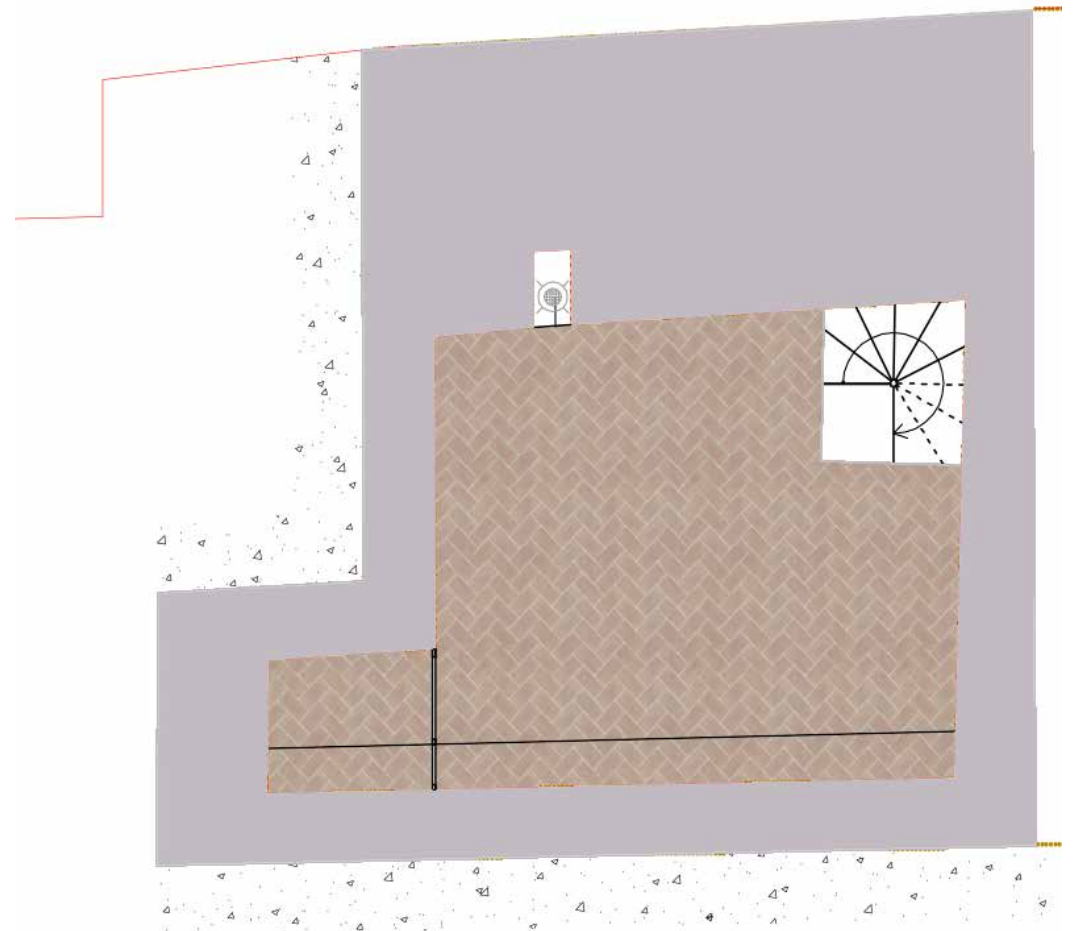

# Planimetria Alexandra

PIANO TERRENO

**ZONE:** Pontassieve, Florence  
**TPOLOGY:** Hotel  
**INTERIOR SURFACE:** 1.300 sq. m.

- 13 bedrooms
- 14 bathrooms
- Salons
- Lounges
- Wine cellar
- Professional kitchen
- Room for events
- Pool
- Garden
- Land
- Private parking

Planimetria  
Marcello

PIANO SEMINTERRATO

Planimetria  
Marcello

PIANO TERRENO

PIANO PRIMO

PIANO SOPPALCO

Planimetria  
Massimiliano

PIANO TERRENO